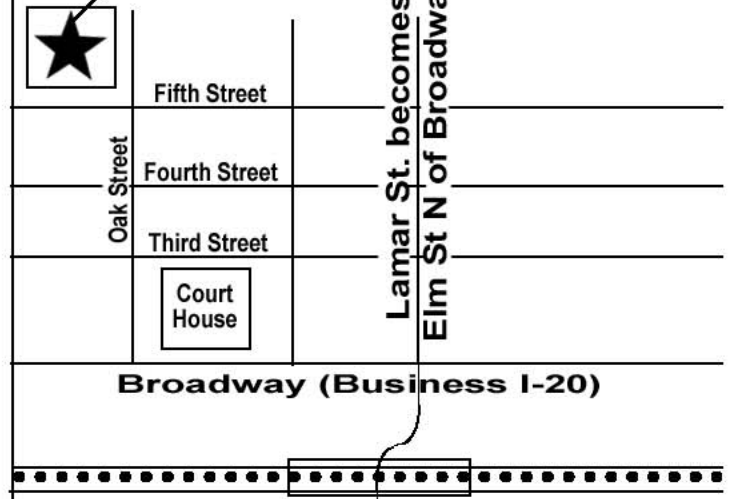

Abilene Regional Airport to Sweetwater Texas

LUDLUM MEASUREMENTS

Lamar Street (Hwy 70)

Sweetwater Middle School

Hospital

Wal-Mart

Exit 245

To Abilene ----->

Interstate 20

<-----To Midland-Odessa

Motel 6

LaQuinta Inn

Best Western

Days Inn

Ranch House

K-Mart

Super 8

Holiday Inn Express